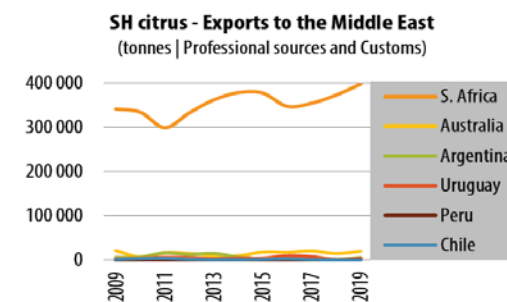

EU-28

EU 28 + :
EU28 + Switzerland
+ Norway + Iceland

Asia

Middle East

PACKED AND SHIPPED

Million 15 Kg Cartons to end Week 29	Packed	Packed	Packed	Shipped	Shipped	Original Estimate	Latest Prediction	Final Packed
SOURCE: PPECB/AgriHub	2018	2019	2020	2019	2020	2020	2020	2019
Grapefruit	17.9 m	15.7 m	14.1 m	13.1 m	12.7 m	16.7 m	15.1 m	16.1 m
Soft Citrus	11.3 m	12.5 m	15.7 m	9.6 m	13.1 m	23.3 m	22.8 m	18.3 m
Lemons	15.7 m	17.5 m	22.8 m	13.2 m	18.2 m	26.4 m	26.7 m	22.1 m
Navels	21 m	18.1 m	20.1 m	13.7 m	15.6 m	26.5 m	26.4 m	24.3 m
Valencia	12 m	12.4 m	15.4 m	6.5 m	8.5 m	50.4 m	48.4 m	46.8 m