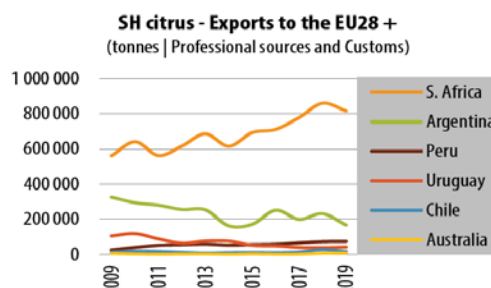

FROM THE DESK OF THE CEO (30/20)

(Follow me on Twitter justchad_cga)

“Facts are stubborn, but statistics are more pliable” Mark Twain

Justin Chadwick 24 July 2020

WORLD CITRUS ORGANISATION (WCO): GOING FROM STRENGTH TO STRENGTH

On 7 July 2020, the WCO held a members meeting with almost fifty delegates representing sixteen citrus growing countries. Despite the difficulties in organizing meetings and international travel, the WCO has managed to attract all responsible citrus growers to the table – and encourages those who have not joined to do so as soon as possible. The WCO is proving to be a catalyst in bringing those who value the global citrus industry together – this meeting provided the opportunity to receive excellent analysis on the southern hemisphere citrus situation (some extracts below) presented by CIRAD, and some insights into the juicing world presented by the International Fruit and Vegetable Juice Associations.

In addition, the delegates discussed issues of common interest – such as experiences with the COVID-19 pandemic. Delegates agreed on the importance of sharing information and learning about the sector – which will be further advanced by a WCO virtual conference later in 2020; more information will follow soon.

EU-28

EU 28 + :
EU28 + Switzerland
+ Norway + Iceland