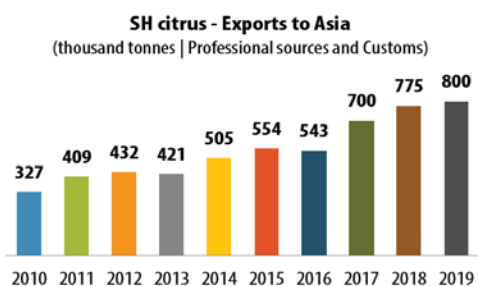

FROM THE DESK OF THE CEO (30/20)

(Follow me on Twitter justchad_cga)

“Facts are stubborn, but statistics are more pliable” Mark Twain

Justin Chadwick 24 July 2020

WORLD CITRUS ORGANISATION (WCO): GOING FROM STRENGTH TO STRENGTH

On 7 July 2020, the WCO held a members meeting with almost fifty delegates representing sixteen citrus growing countries. Despite the difficulties in organizing meetings and international travel, the WCO has managed to attract all responsible citrus growers to the table – and encourages those who have not joined to do so as soon as possible. The WCO is proving to be a catalyst in bringing those who value the global citrus industry together – this meeting provided the opportunity to receive excellent analysis on the southern hemisphere citrus situation (some extracts below) presented by CIRAD, and some insights into the juicing world presented by the International Fruit and Vegetable Juice Associations.

In addition, the delegates discussed issues of common interest – such as experiences with the COVID-19 pandemic. Delegates agreed on the importance of sharing information and learning about the sector – which will be further advanced by a WCO virtual conference later in 2020; more information will follow soon.

EU-28

EU 28 + :
EU28 + Switzerland
+ Norway + Iceland

Asia

Middle East

PACKED AND SHIPPED