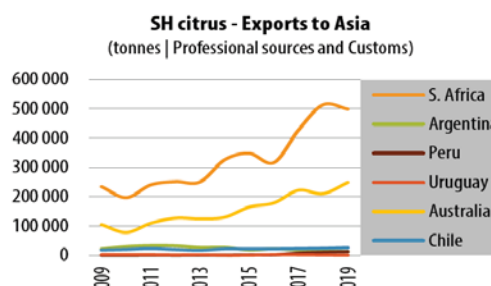

FROM THE DESK OF THE CEO (30/20)

(Follow me on Twitter justchad_cga)

“Facts are stubborn, but statistics are more pliable” Mark Twain

Justin Chadwick 24 July 2020

WORLD CITRUS ORGANISATION (WCO): GOING FROM STRENGTH TO STRENGTH

On 7 July 2020, the WCO held a members meeting with almost fifty delegates representing sixteen citrus growing countries. Despite the difficulties in organizing meetings and international travel, the WCO has managed to attract all responsible citrus growers to the table – and encourages those who have not joined to do so as soon as possible. The WCO is proving to be a catalyst in bringing those who value the global citrus industry together – this meeting provided the opportunity to receive excellent analysis on the southern hemisphere citrus situation (some extracts below) presented by CIRAD, and some insights into the juicing world presented by the International Fruit and Vegetable Juice Associations.

In addition, the delegates discussed issues of common interest – such as experiences with the COVID-19 pandemic. Delegates agreed on the importance of sharing information and learning about the sector – which will be further advanced by a WCO virtual conference later in 2020; more information will follow soon.

EU-28

EU 28 + :
EU28 + Switzerland
+ Norway + Iceland

Asia

Middle East

PACKED AND SHIPPED