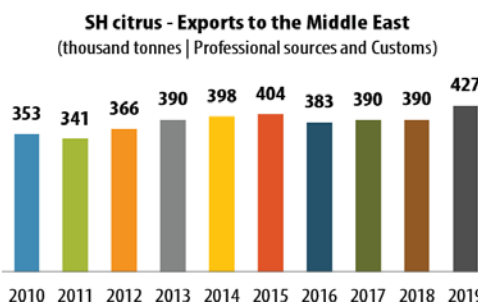

EU-28

EU 28 + :
EU28 + Switzerland
+ Norway + Iceland

Asia

Middle East

PACKED AND SHIPPED

Million 15 Kg Cartons to end Week 29	Packed	Packed	Packed	Shipped	Shipped	Original Estimate	Latest Prediction	Final Packed
SOURCE: PPECB/AgriHub	2018	2019	2020	2019	2020	2020	2020	2019
Grapefruit	17.9 m	15.7 m	14.1 m	13.1 m	12.7 m	16.7 m	15.1 m	16.1 m
Soft Citrus	11.3 m	12.5 m	15.7 m	9.6 m	13.1 m	23.3 m	22.8 m	18.3 m
Lemons	15.7 m	17.5 m	22.8 m	13.2 m	18.2 m	26.4 m	26.7 m	22.1 m
Navels	21 m	18.1 m	20.1 m	13.7 m	15.6 m	26.5 m	26.4 m	24.3 m
Valencia	12 m	12.4 m	15.4 m	6.5 m	8.5 m	50.4 m	48.4 m	46.8 m