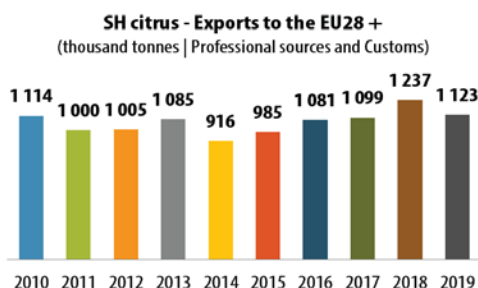

FROM THE DESK OF THE CEO (30/20)

(Follow me on Twitter justchad_cga)

“Facts are stubborn, but statistics are more pliable” Mark Twain

Justin Chadwick 24 July 2020

WORLD CITRUS ORGANISATION (WCO): GOING FROM STRENGTH TO STRENGTH

On 7 July 2020, the WCO held a members meeting with almost fifty delegates representing sixteen citrus growing countries. Despite the difficulties in organizing meetings and international travel, the WCO has managed to attract all responsible citrus growers to the table – and encourages those who have not joined to do so as soon as possible. The WCO is proving to be a catalyst in bringing those who value the global citrus industry together – this meeting provided the opportunity to receive excellent analysis on the southern hemisphere citrus situation (some extracts below) presented by CIRAD, and some insights into the juicing world presented by the International Fruit and Vegetable Juice Associations.

In addition, the delegates discussed issues of common interest – such as experiences with the COVID-19 pandemic. Delegates agreed on the importance of sharing information and learning about the sector – which will be further advanced by a WCO virtual conference later in 2020; more information will follow soon.

EU-28

EU 28 + :
EU28 + Switzerland
+ Norway + Iceland